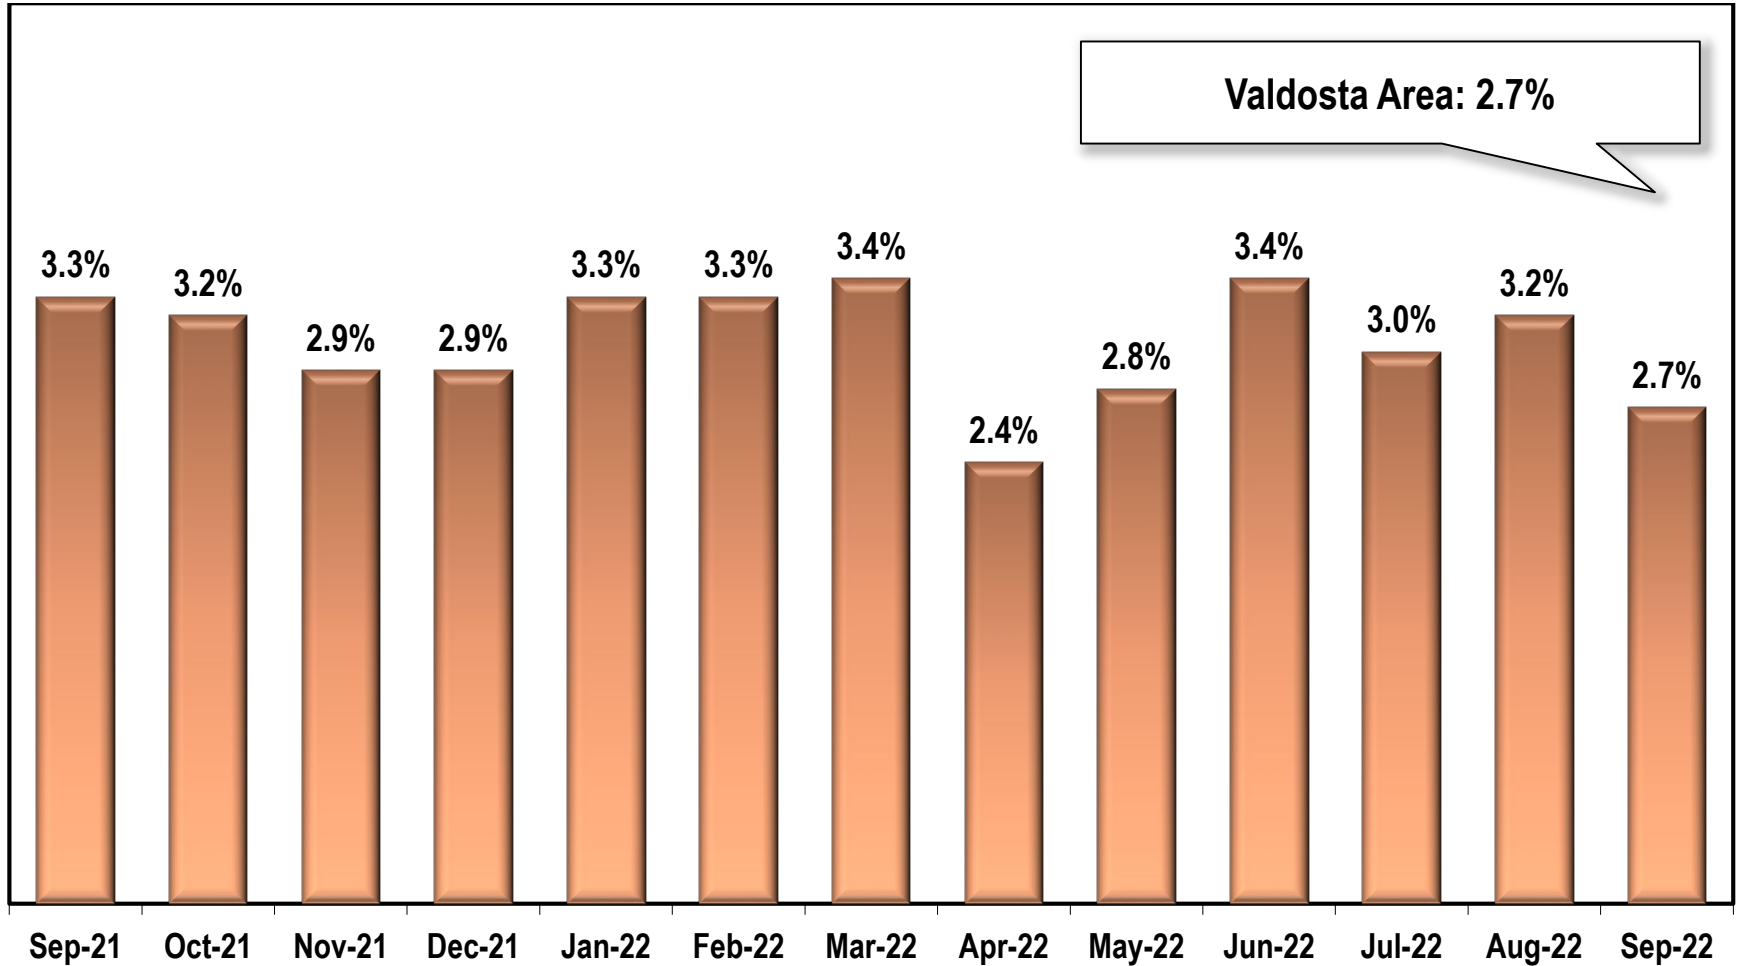

Valdosta Area Unemployment Rate

(Not Seasonally Adjusted)

Note: Valdosta Area includes Brooks, Echols, Lanier, and Lowndes counties.

Source: Georgia Department of Labor – Mark Butler, Commissioner