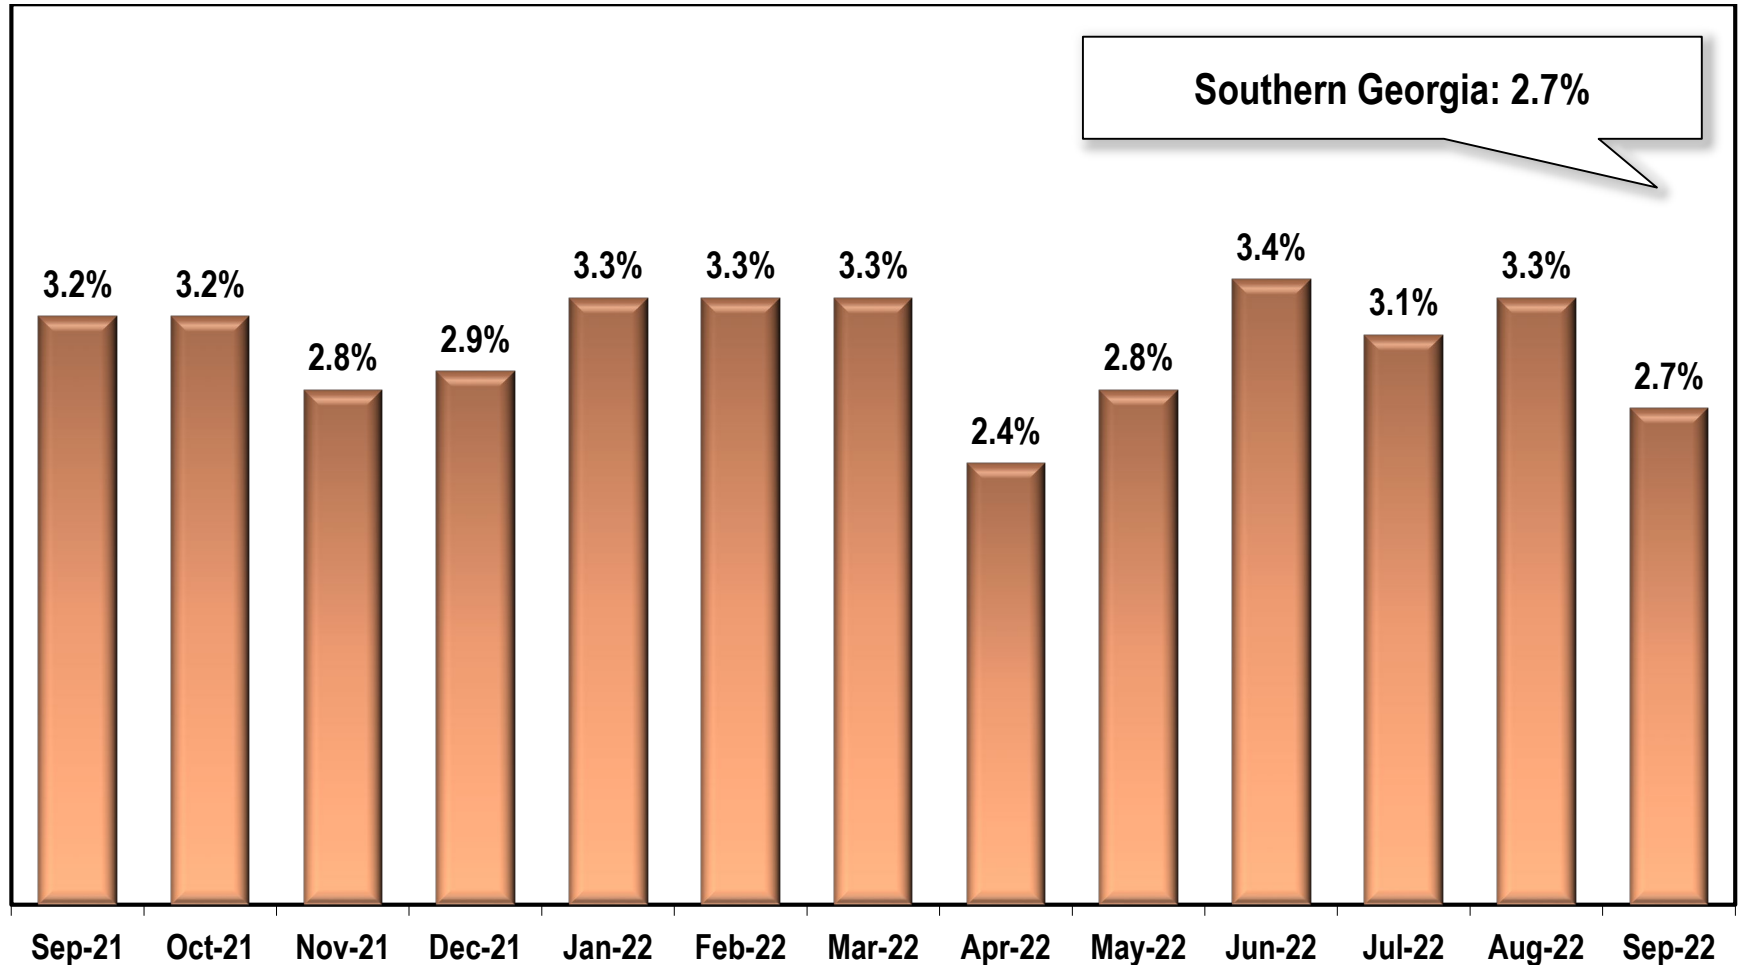

Southern Georgia Region Unemployment Rate (Not Seasonally Adjusted)

Note: Southern Georgia Region includes Atkinson, Bacon, Ben Hill, Berrien, Brantley, Brooks, Charlton, Clinch, Coffee, Cook, Echols, Irwin, Lanier, Lowndes, Pierce, Tift, Turner, and Ware counties.